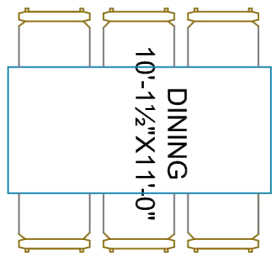

6

DRAWING  
12'-3"X15'-1½"

M.BEDROOM  
13'-0"X11'-0"

C.TOLET  
4'-0"X8'-0"

C.BEDROOM  
11'-4½"X10'-9"

DINING  
10'-1½"X11'-0"

KITCHEN  
7'-0"X11'-0"

A.TOLET  
8'-0"X4'-0"

4'-9" WIDE WASH

4'-0" WIDE BALCONY